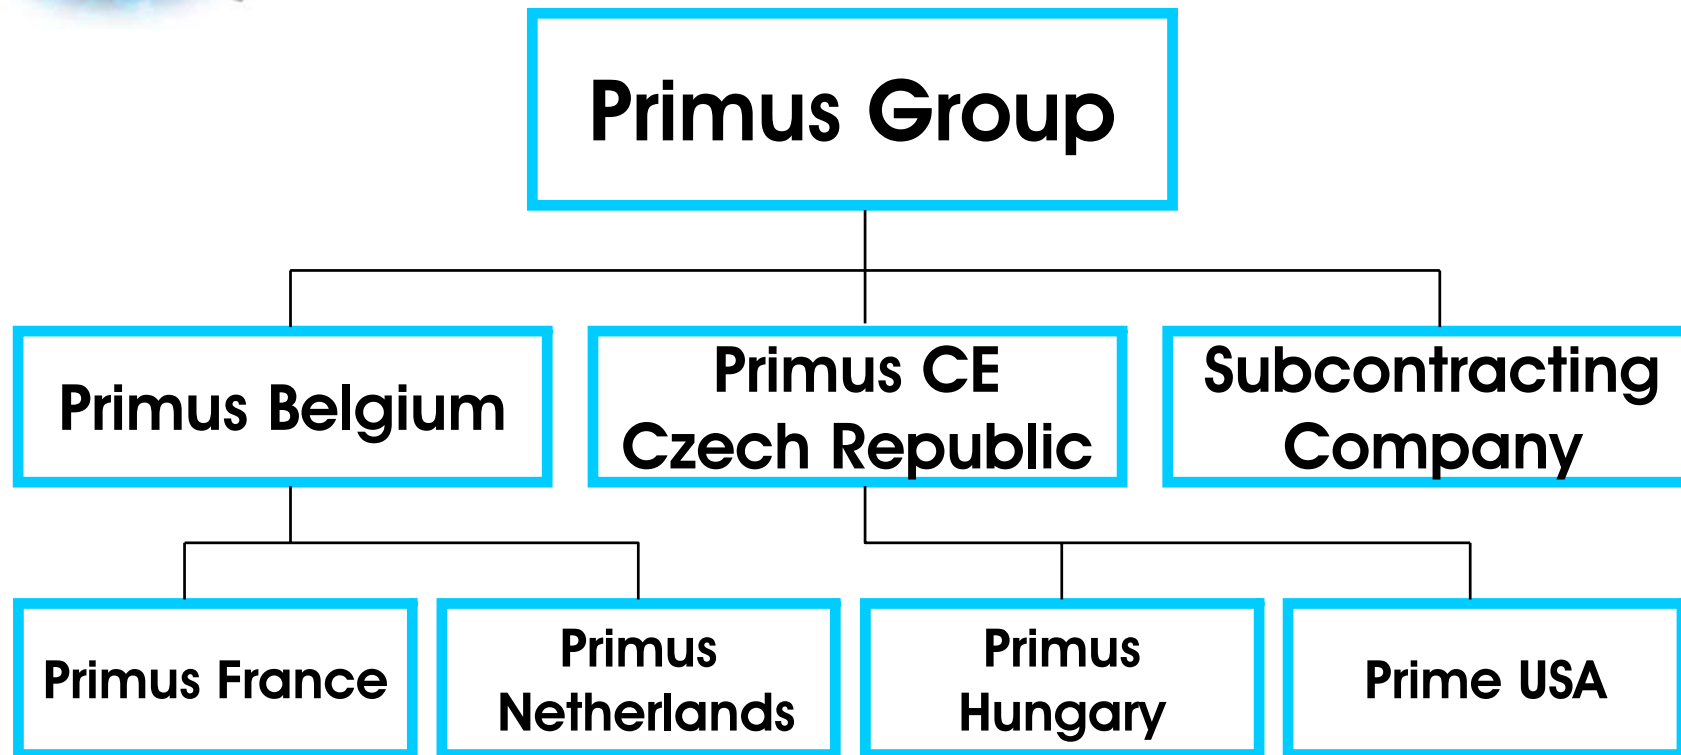

# Primus: a virtual tour

Assembly line

Test line

primus

Quality **without**  
compromise

# History

- 1912 - Foundation of Primus company**
- 1970 - Focus on Comercial Laundry Equipment**
- 1986 - Introduction of Soft Mounted Machines**
- 1991 - New Production Facilities in Czech Rep.**
- 1992 - Acquisition of a Barrier Washer and Ironer Manufacturer**
- 1998 - Increasing the Production Capacity by Moving to New Plant**
- 1999 - Launch of Professional line of Washers and Dryers**
- 2000 - Launch of Heavy duty equipment**
- 2003 - (4<sup>th</sup> quarter) - Acquisition by Andlinger & Co.**
- 2004 - Introduction of the Dryers**

**primus**

Quality **without**  
compromise

# Structure

primus

Quality **without**  
compromise