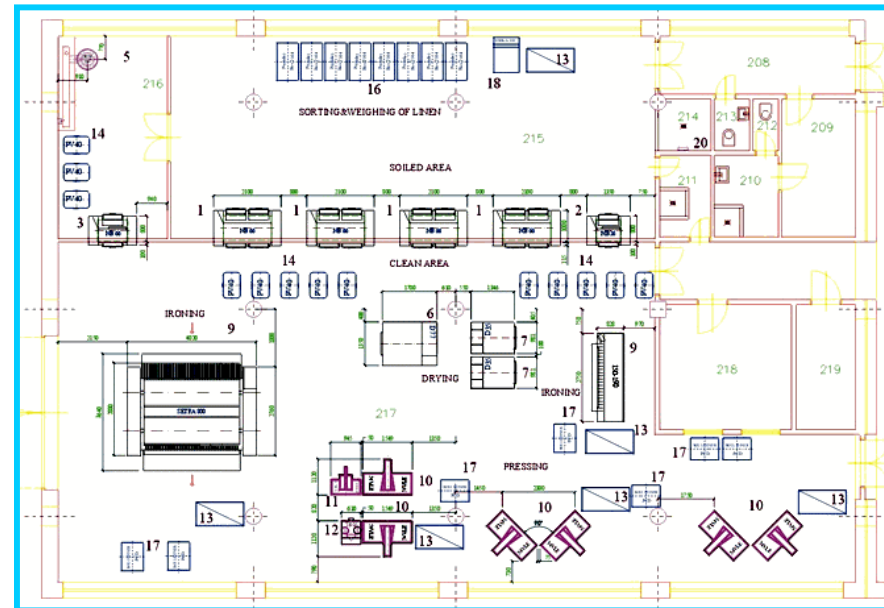

primus

Quality **without**
compromise