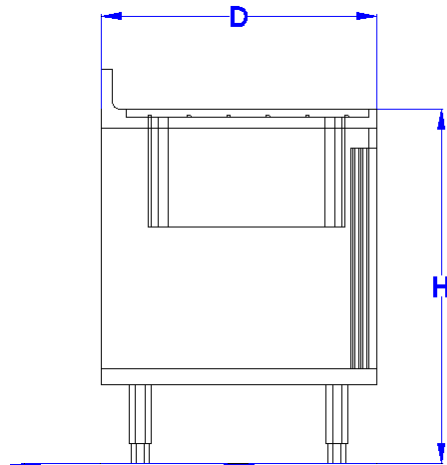

## Product Summary

Models consists of different sizes of sinks, with cupboard in sliding doors, hinged doors with panels. Sizes 2400 mm in length, with two bowls and two drain boards. Sink cupboard units are ideal for washing, cleaning and storage.

## DOUBLE BOWL SINK & 2 DRAIN BOARD ON CUPBOARD 2400mm

### Technical Custom Fabrication Product Description

- ☑ Made entirely from stainless steel with argon welded construction for maximum strength.
- ☑ Inner welded frame in stainless steel to guarantee superior strength and durability.
- ☑ Connection from panels to inner frame.
- ☑ The 40 mm high worktop in 304 AISI stainless steel, incorporates a layer of sound deadening and water-proof material, has upturned edges to protect the kitchen worker.
- ☑ Side and base panels in 304 AISI stainless steel.
- ☑ Splash back with 100 mm high, designed to be used against a wall.
- ☑ Sink bowl in 304 AISI stainless steel.
- ☑ The sound-deadened sturdy sliding doors in 304 AISI stainless steel are on tracks located flush to the front of the frame.
- ☑ Easy access to the cupboard interior on all lengths.
- ☑ All panel edges are upturned to guarantee the safety of the kitchen worker.
- ☑ 100 to 150 mm high AISI 304 stainless steel feet, 40mm in diameter for round legs and 40x40mm for square legs adjustable as required on site.
- ☑ All models comply with standards as far as hygiene and cleanability are concerned.
- ☑ Other option can be obtained as per requirements.

## TECHNICAL DATA

WIDTH	DEPTH	HEIGHT	REAR UPSTAND (AVAILABLE IN ANY SIZE)	REMARKS
2400	700	850	100	Sliding or Hinged doors

*All measurements are in mm*