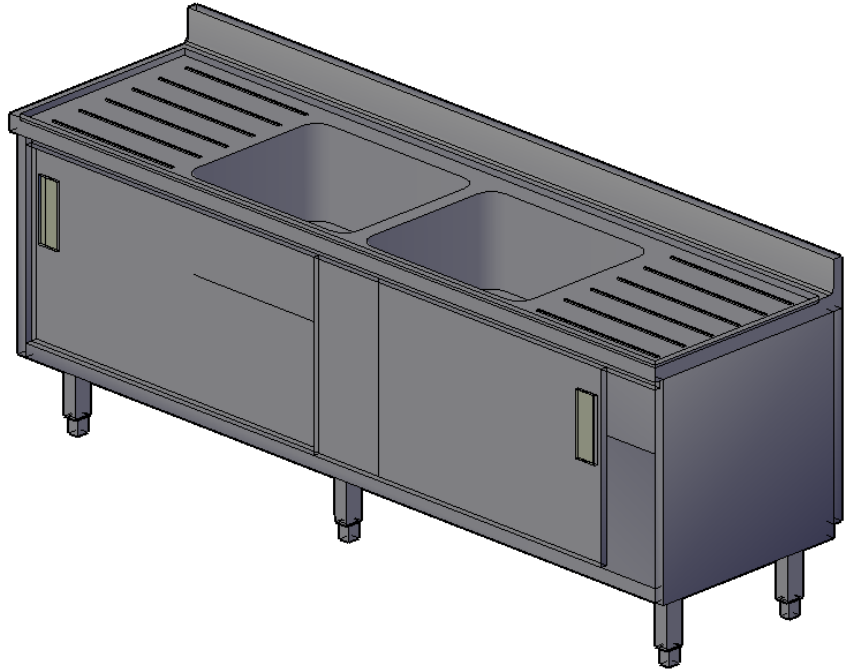

## Product Summary

Models consists of different sizes of sinks, with cupboard in sliding doors, hinged doors with panels. Sizes 2400 mm in length, with two bowls and two drain boards. Sink cupboard units are ideal for washing, cleaning and storage.

## DOUBLE BOWL SINK & 2 DRAIN BOARD ON CUPBOARD 2400mm

### Technical Custom Fabrication Product Description

- ☑ Made entirely from stainless steel with argon welded construction for maximum strength.
- ☑ Inner welded frame in stainless steel to guarantee superior strength and durability.
- ☑ Connection from panels to inner frame.
- ☑ The 40 mm high worktop in 304 AISI stainless steel, incorporates a layer of sound deadening and water-proof material, has upturned edges to protect the kitchen worker.
- ☑ Side and base panels in 304 AISI stainless steel.
- ☑ Splash back with 100 mm high, designed to be used against a wall.
- ☑ Sink bowl in 304 AISI stainless steel.
- ☑ The sound-deadened sturdy sliding doors in 304 AISI stainless steel are on tracks located flush to the front of the frame.
- ☑ Easy access to the cupboard interior on all lengths.
- ☑ All panel edges are upturned to guarantee the safety of the kitchen worker.
- ☑ 100 to 150 mm high AISI 304 stainless steel feet, 40mm in diameter for round legs and 40x40mm for square legs adjustable as required on site.
- ☑ All models comply with standards as far as hygiene and cleanability are concerned.
- ☑ Other option can be obtained as per requirements.