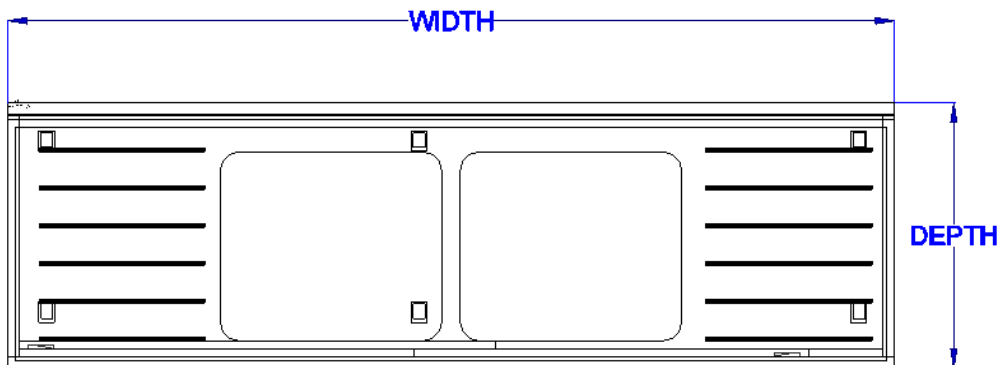

Notes: Hinged Doors are also available in different sizes as required.

TECHNICAL DATA

WIDTH	DEPTH	HEIGHT	REAR UPSTAND (AVAILABLE IN ANY SIZE)	REMARKS
2400	700	850	100	Sliding or Hinged doors

All measurements are in mm

The Technical Company

P.O. Box 5090 Safat, 13051 Kuwait -Tel: +965-1800771 Fax: +965-24848310

E-mail: info@alqudaibi.com – Website: www.alqudaibi.com

A Subsidiary of QDB Holding

The Company reserves the right to alter any technical specifications without prior notice.