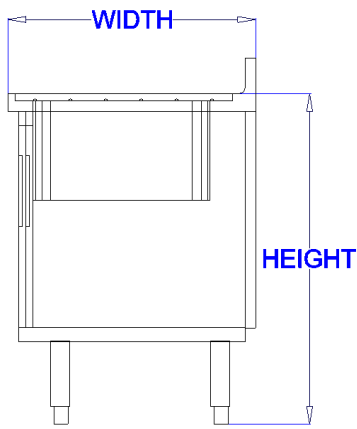

## Product Summary

Models consists of different sizes of sinks, with cupboard, 60 & 70cm for one bowl . Sink on panel are ideal for washing, cleaning and storage.

## ONE BOWL SINK WITH PANEL 60/70

## TECHNICAL DATA

A	B	C
600	600	850
700	700	850

*All measurements are in mm*