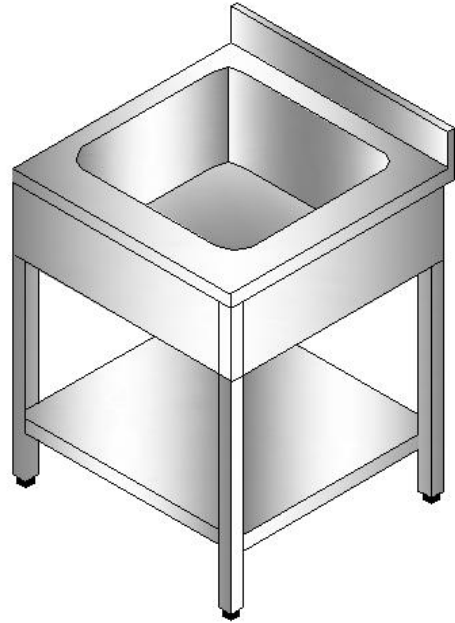

## Product Summary

Models consists of different sizes of sinks, with cupboard, 60 & 70cm for one bowl . Sink on panel are ideal for washing, cleaning and storage.

## ONE BOWL SINK WITH PANEL 60/70

### Technical Custom Fabrication Product Description

-  Made entirely from stainless steel with argon welded construction for maximum strength.
-  Inner welded frame in stainless steel to guarantee superior strength and durability. connection from panels to inner frame.
-  The 40 mm high worktop in 304 AISI stainless steel, incorporates a layer of sound deadening and water-proof material, has upturned edges to protect the kitchen worker.