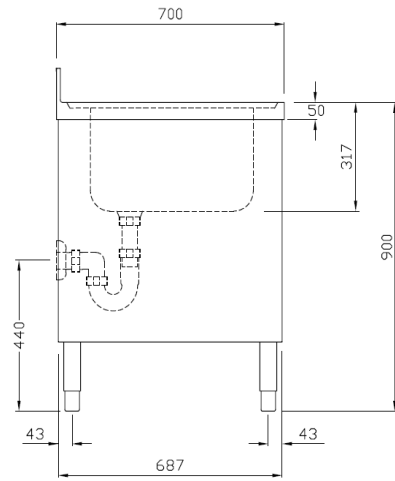

## Product Summary

Models consists of different sizes of sinks, with cupboard, 60 & 70cm for one bowl . Sink on panel are ideal for washing, cleaning and storage.

## ONE BOWL SINK WITH PANEL 60/70

### Technical Custom Fabrication Product Description

-  Made entirely from stainless steel with argon welded construction for maximum strength.
-  Inner welded frame in stainless steel to guarantee superior strength and durability. connection from panels to inner frame.
-  The 40 mm high worktop in 304 AISI stainless steel, incorporates a layer of sound deadening and water-proof material, has upturned edges to protect the kitchen worker.

## TECHNICAL DATA

A	B	C
600	600	850
700	700	850

*All measurements are in mm*