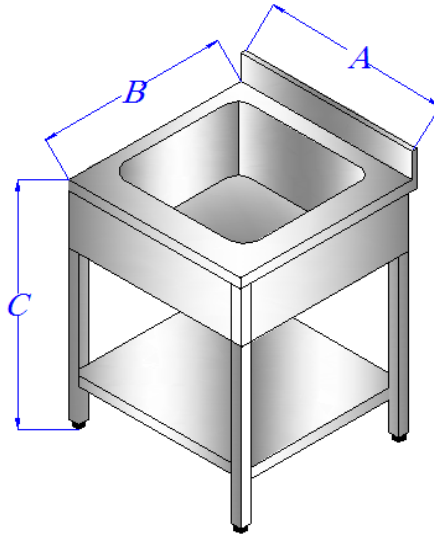

## Product Summary

Models consists of different sizes of sinks, with cupboard, 60 & 70cm for one bowl . Sink on panel are ideal for washing, cleaning and storage.

## ONE BOWL SINK WITH PANEL 60/70

### Technical Custom Fabrication Product Description

-  Made entirely from stainless steel with argon welded construction for maximum strength.
-  Inner welded frame in stainless steel to guarantee superior strength and durability. connection from panels to inner frame.
-  The 40 mm high worktop in 304 AISI stainless steel, incorporates a layer of sound deadening and water-proof material, has upturned edges to protect the kitchen worker.

## TECHNICAL DATA

A	B	C
600	600	850
700	700	850

*All measurements are in mm*