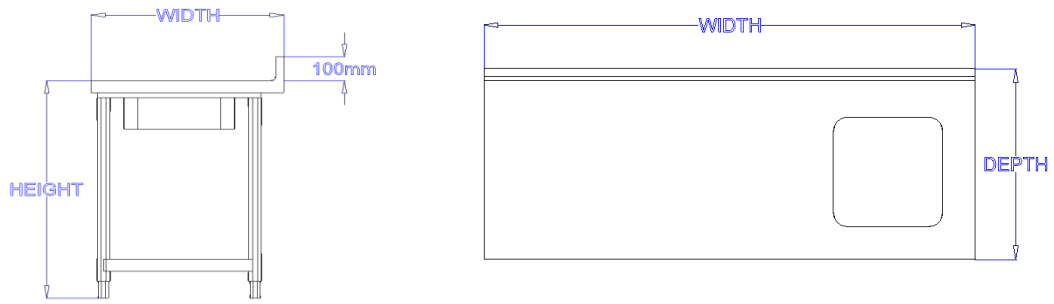

Product Summary

Model consists of different sizes, varying in length from 1000 to 2000 mm.

WORK TABLES WITH 1 BOWL SINK AND UPSTAND

1000/2000mm

Technical Custom Fabrication Product Description

-  The 40 mm high worktop in 304 AISI stainless steel, incorporates a layer of sound deadening material, has upturned edges to protect the kitchen worker.
-  Square section legs and 1" height-adjustable feet (40 mm) in 304 AISI stainless steel to allow perfect alignment with other food preparation equipment.
-  All work tables can be fitted, as optional extras, with a single drawer either 400 or 600 mm wide, a chest of 3 and 4 drawers either 400 or 600 mm wide, a lower shelf or a three sided under frame and set of castors as an alternative to the feet.
-  The drawers, in 304 AISI stainless steel with a one-piece interior and rounded corners for greater hygiene and ease of cleaning,
-  The lower shelf, 40 mm in thickness, slots easily into place, without the use of tools, at a height of 100 mm to 150mm from the floor. Smooth shelves are normally supplied, perforated ones are available on Request. For installation of the chest of drawers the lower shelf must be ordered as well.
-  All models comply with standards as far as hygiene and clean ability are concerned.

**Notes: Also available in different sizes as required.
3 and 4 drawers as optional accessories for work tables..**

TECHNICAL DATA

WIDTH	DEPTH	HEIGHT	REAR UPSTAND (AVAILABLE IN ANY SIZE)
1000	700	850	100
1100	700	850	100
1200	700	850	100
1300	700	850	100
1400	700	850	100
1500	700	850	100
1600	700	850	100
1800	700	850	100
2000	700	850	100