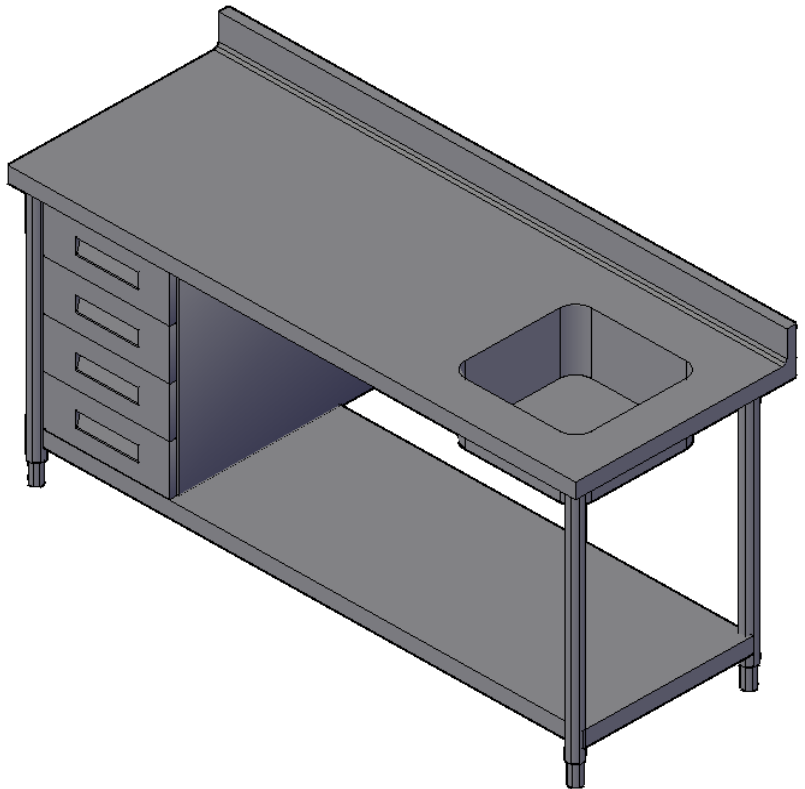

Product Summary

Model consists of different sizes, varying in length from 1000 to 2000 mm.

WORK TABLES WITH 1 BOWL SINK AND UPSTAND

1000/2000mm

Technical Custom Fabrication Product Description

-  The 40 mm high worktop in 304 AISI stainless steel, incorporates a layer of sound deadening material, has upturned edges to protect the kitchen worker.
-  Square section legs and 1" height-adjustable feet (40 mm) in 304 AISI stainless steel to allow perfect alignment with other food preparation equipment.
-  All work tables can be fitted, as optional extras, with a single drawer either 400 or 600 mm wide, a chest of 3 and 4 drawers either 400 or 600 mm wide, a lower shelf or a three sided under frame and set of castors as an alternative to the feet.
-  The drawers, in 304 AISI stainless steel with a one-piece interior and rounded corners for greater hygiene and ease of cleaning,
-  The lower shelf, 40 mm in thickness, slots easily into place, without the use of tools, at a height of 100 mm to 150mm from the floor. Smooth shelves are normally supplied, perforated ones are available on Request. For installation of the chest of drawers the lower shelf must be ordered as well.
-  All models comply with standards as far as hygiene and clean ability are concerned.

**Notes: Also available in different sizes as required.
3 and 4 drawers as optional accessories for work tables..**

TECHNICAL DATA

WIDTH	DEPTH	HEIGHT	REAR UPSTAND (AVAILABLE IN ANY SIZE)
1000	700	850	100
1100	700	850	100
1200	700	850	100
1300	700	850	100
1400	700	850	100
1500	700	850	100
1600	700	850	100
1800	700	850	100
2000	700	850	100